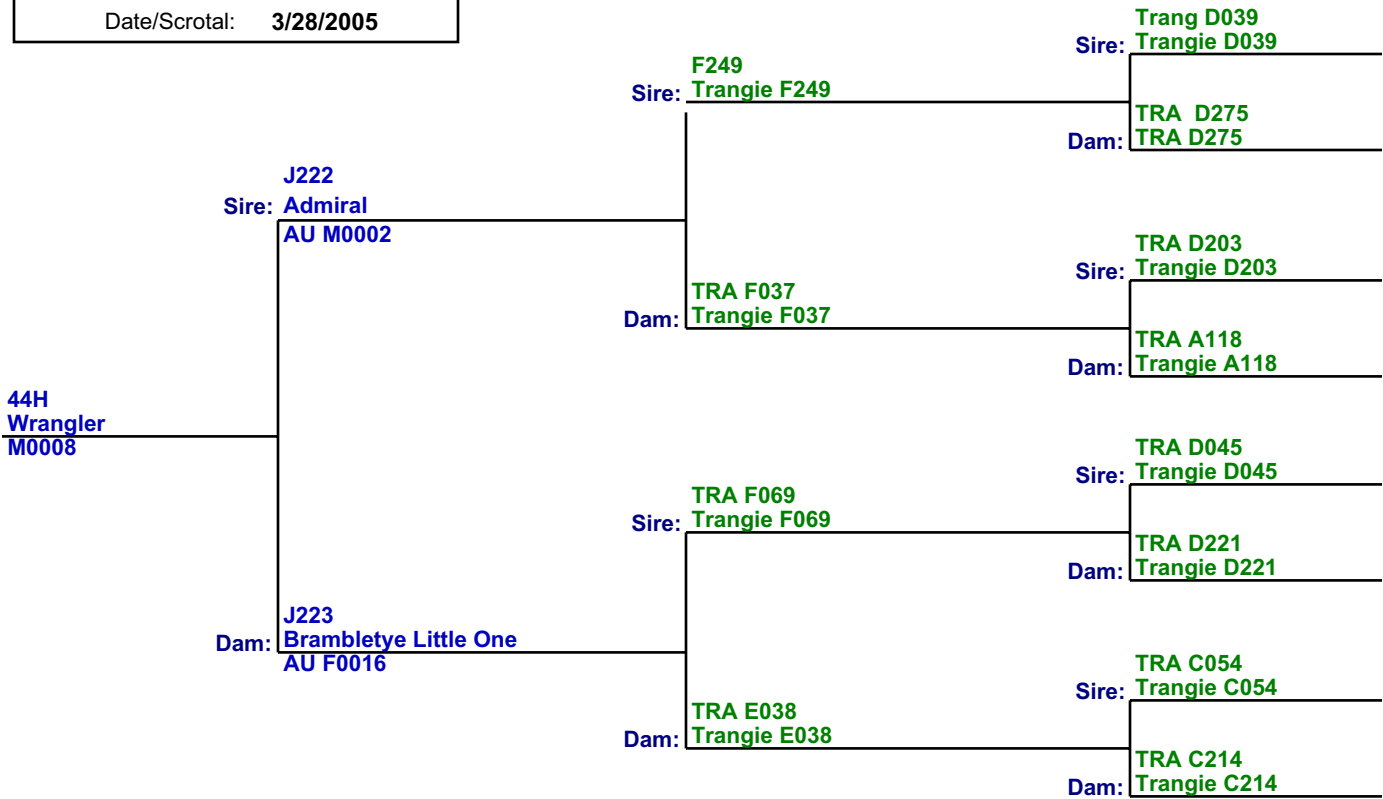

Performance Pedigree

LO

Bull ID **44H**

Registration #: **M0008**

Animal Name: **Wrangler**

Date of Birth: **5/7/1998**

| | |
|----------------|------------------|
| Birth Weight: | 42 |
| Current Wt.: | 1,470 |
| Weigh Date: | 3/28/2005 |
| Adj. WW: | 302 |
| Adj. YW: | 517 |
| Scrotal Meas.: | 45 |
| Date/Scrotal: | 3/28/2005 |

Weaning Data

| | | | |
|-------------------|----------|--|------|
| Wean Date: | | Weight Per Day of Age (WDA)/Wean: | 1.48 |
| Age Weaning: | | Weight Per Day of Age (WDA)/Year: | |
| Wean Mgt. Code: | Dam Only | Weight Per Day of Age (WDA)/Current: | 0.58 |
| Adj. Wean Weight: | 302 | Average Daily Gain (ADG)/Wean: | 1.27 |
| | | Average Daily Gain (ADG)/Year: | |
| | | Average Daily Gain (ADG)/Wean to Year: | |

Performance Pedigree

LO

Bull ID **44J**

Registration #: **M0033**

Animal Name: **LB Duke**

Date of Birth: **4/16/1999**

| | |
|----------------|------------------|
| Birth Weight: | 41 |
| Current Wt.: | 1,180 |
| Weigh Date: | 3/28/2005 |
| Adj. WW: | |
| Adj. YW: | 564 |
| Scrotal Meas.: | 42 |
| Date/Scrotal: | 4/13/2004 |

Performance Pedigree

LO

Bull ID **57J**

Registration #: **M0035**

Animal Name: **LB Zeke**

Date of Birth: **4/25/1999**

| | |
|----------------|------------------|
| Birth Weight: | 50 |
| Current Wt.: | 1,025 |
| Weigh Date: | 3/30/2002 |
| Adj. WW: | |
| Adj. YW: | |
| Scrotal Meas.: | 36.5 |
| Date/Scrotal: | 4/5/2002 |