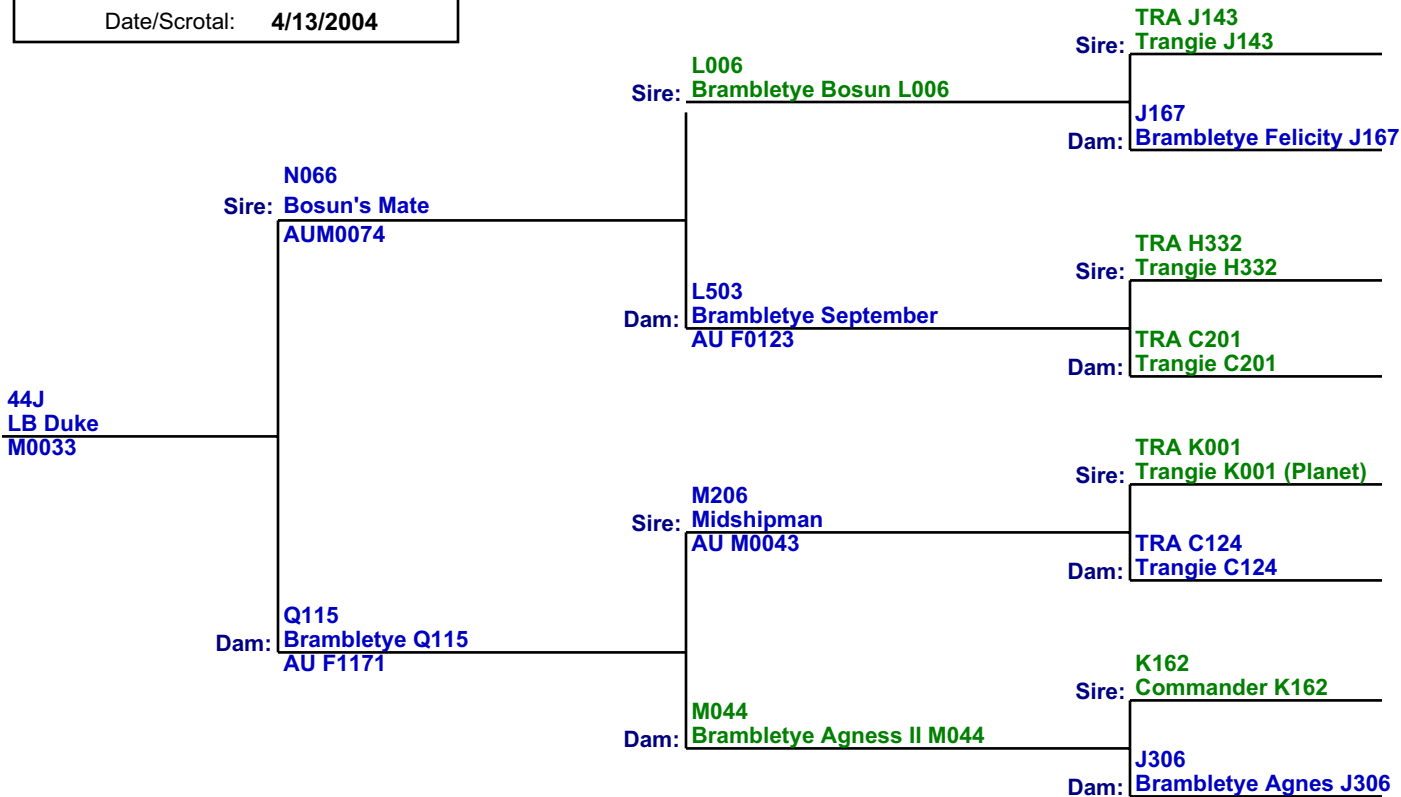

Performance Pedigree

LO

Bull ID **44H**

Registration #: **M0008**

Animal Name: **Wrangler**

Date of Birth: **5/7/1998**

| | |
|----------------|------------------|
| Birth Weight: | 42 |
| Current Wt.: | 1,470 |
| Weigh Date: | 3/28/2005 |
| Adj. WW: | 302 |
| Adj. YW: | 517 |
| Scrotal Meas.: | 45 |
| Date/Scrotal: | 3/28/2005 |

Performance Pedigree

LO

Bull ID **44J**

Registration #: **M0033**

Animal Name: **LB Duke**

Date of Birth: **4/16/1999**

| | |
|----------------|------------------|
| Birth Weight: | 41 |
| Current Wt.: | 1,180 |
| Weigh Date: | 3/28/2005 |
| Adj. WW: | |
| Adj. YW: | 564 |
| Scrotal Meas.: | 42 |
| Date/Scrotal: | 4/13/2004 |

Performance Pedigree

LO

Bull ID **57J**

Registration #: **M0035**

Animal Name: **LB Zeke**

Date of Birth: **4/25/1999**

| | |
|----------------|------------------|
| Birth Weight: | 50 |
| Current Wt.: | 1,025 |
| Weigh Date: | 3/30/2002 |
| Adj. WW: | |
| Adj. YW: | |
| Scrotal Meas.: | 36.5 |
| Date/Scrotal: | 4/5/2002 |

Performance Pedigree

LO

Bull ID **K52**

Registration #: **M0070**

Animal Name: **LB Buzz 52K H002**

Date of Birth: **4/5/2000**

| | |
|----------------|------------------|
| Birth Weight: | 58 |
| Current Wt.: | 1,405 |
| Weigh Date: | 3/28/2005 |
| Adj. WW: | 440 |
| Adj. YW: | 606 |
| Scrotal Meas.: | 42 |
| Date/Scrotal: | 3/28/2005 |