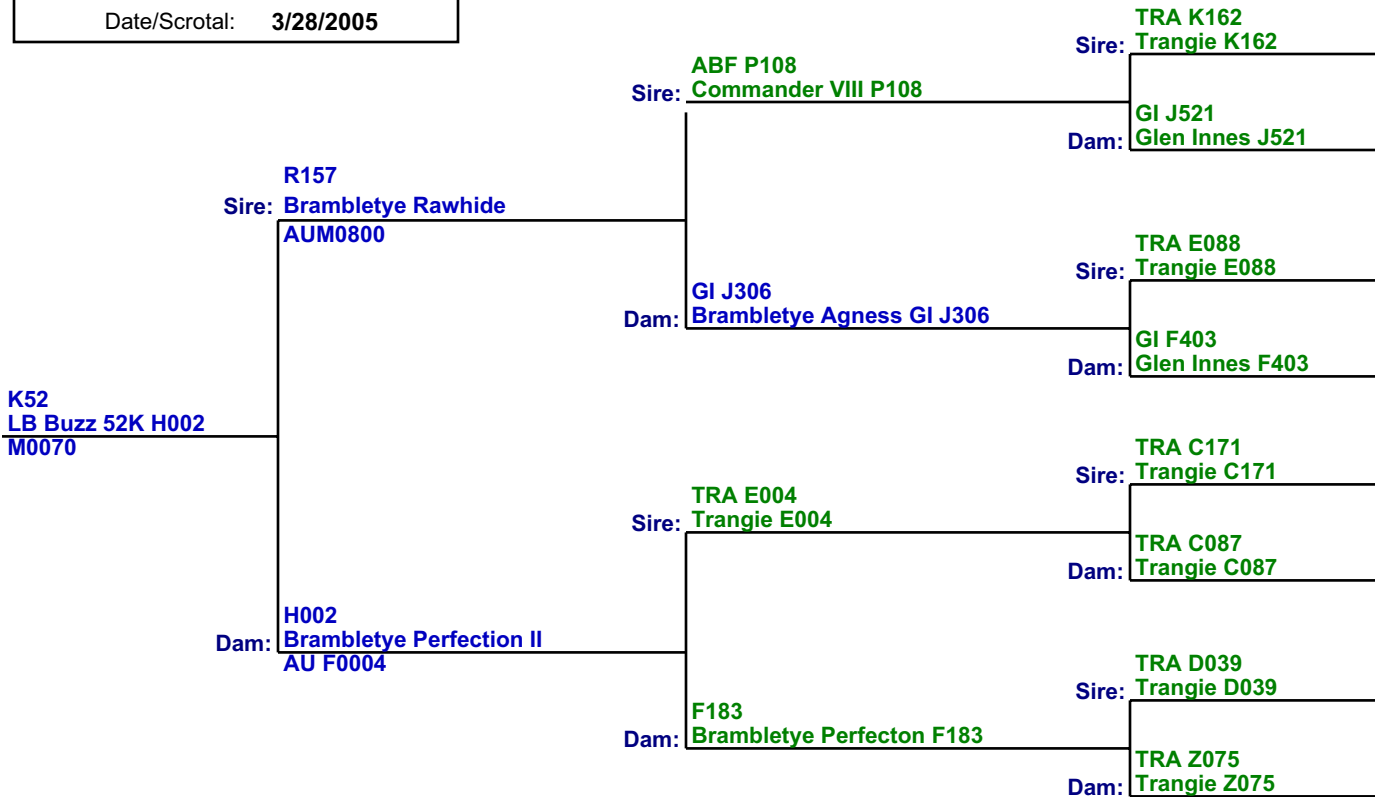

Performance Pedigree

LO

Bull ID **57J**

Registration #: **M0035**

Animal Name: **LB Zeke**

Date of Birth: **4/25/1999**

| | |
|----------------|------------------|
| Birth Weight: | 50 |
| Current Wt.: | 1,025 |
| Weigh Date: | 3/30/2002 |
| Adj. WW: | |
| Adj. YW: | |
| Scrotal Meas.: | 36.5 |
| Date/Scrotal: | 4/5/2002 |

Performance Pedigree

LO

Bull ID **K52**

Registration #: **M0070**

Animal Name: **LB Buzz 52K H002**

Date of Birth: **4/5/2000**

| | |
|----------------|------------------|
| Birth Weight: | 58 |
| Current Wt.: | 1,405 |
| Weigh Date: | 3/28/2005 |
| Adj. WW: | 440 |
| Adj. YW: | 606 |
| Scrotal Meas.: | 42 |
| Date/Scrotal: | 3/28/2005 |