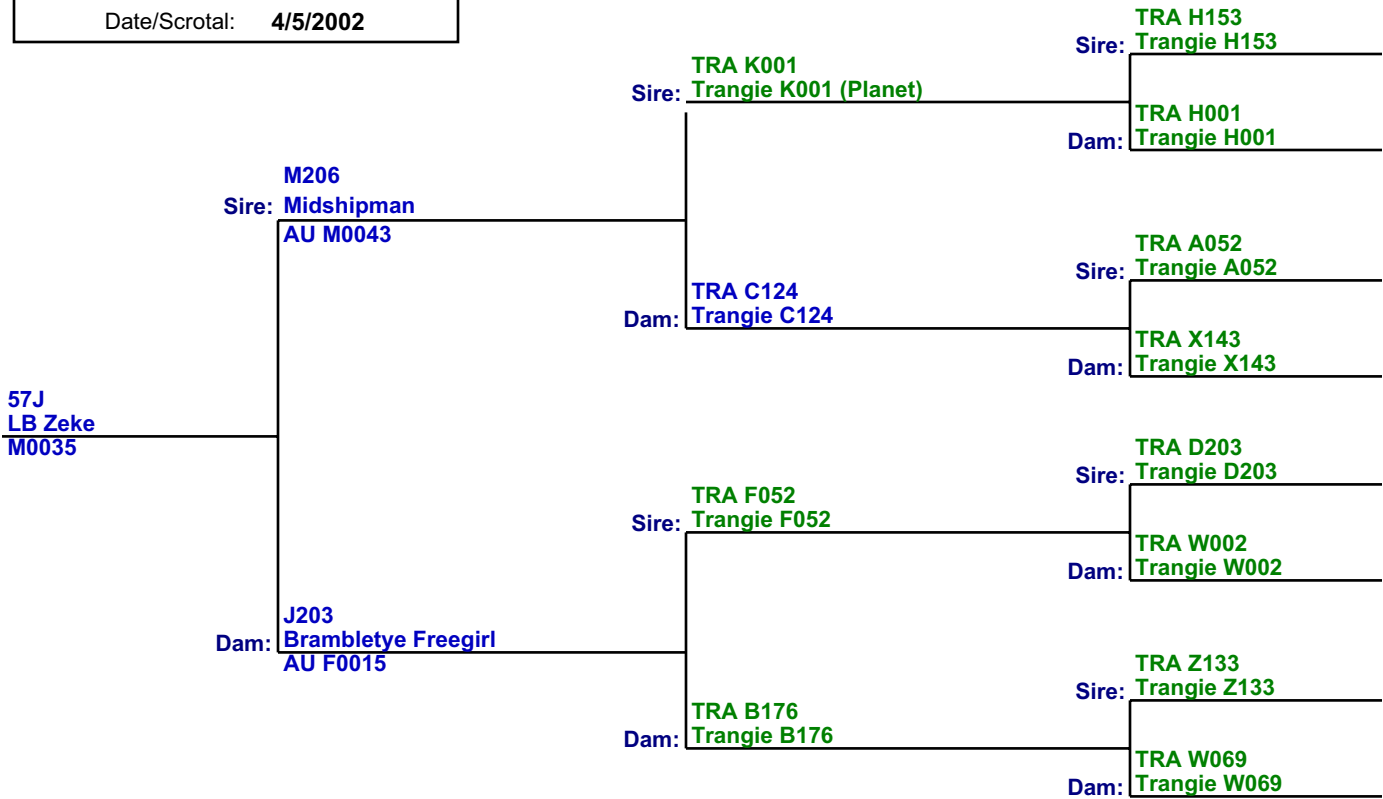

Performance Pedigree

LO

Bull ID **57J**

Registration #: **M0035**

Animal Name: **LB Zeke**

Date of Birth: **4/25/1999**

| | |
|----------------|------------------|
| Birth Weight: | 50 |
| Current Wt.: | 1,025 |
| Weigh Date: | 3/30/2002 |
| Adj. WW: | |
| Adj. YW: | |
| Scrotal Meas.: | 36.5 |
| Date/Scrotal: | 4/5/2002 |

Performance Pedigree

LO

Bull ID **K52**

Registration #: **M0070**

Animal Name: **LB Buzz 52K H002**

Date of Birth: **4/5/2000**

| | |
|----------------|------------------|
| Birth Weight: | 58 |
| Current Wt.: | 1,405 |
| Weigh Date: | 3/28/2005 |
| Adj. WW: | 440 |
| Adj. YW: | 606 |
| Scrotal Meas.: | 42 |
| Date/Scrotal: | 3/28/2005 |